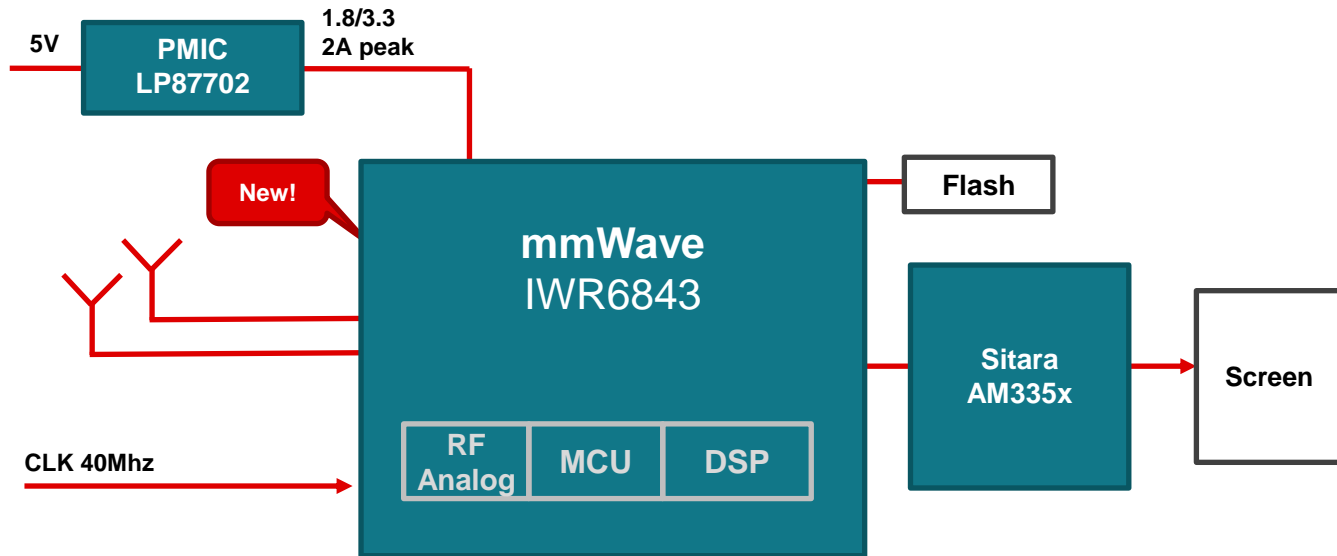

# Motion + Gesture Recognition: Swipe Lock

Target end equipment:

- Motion Detector